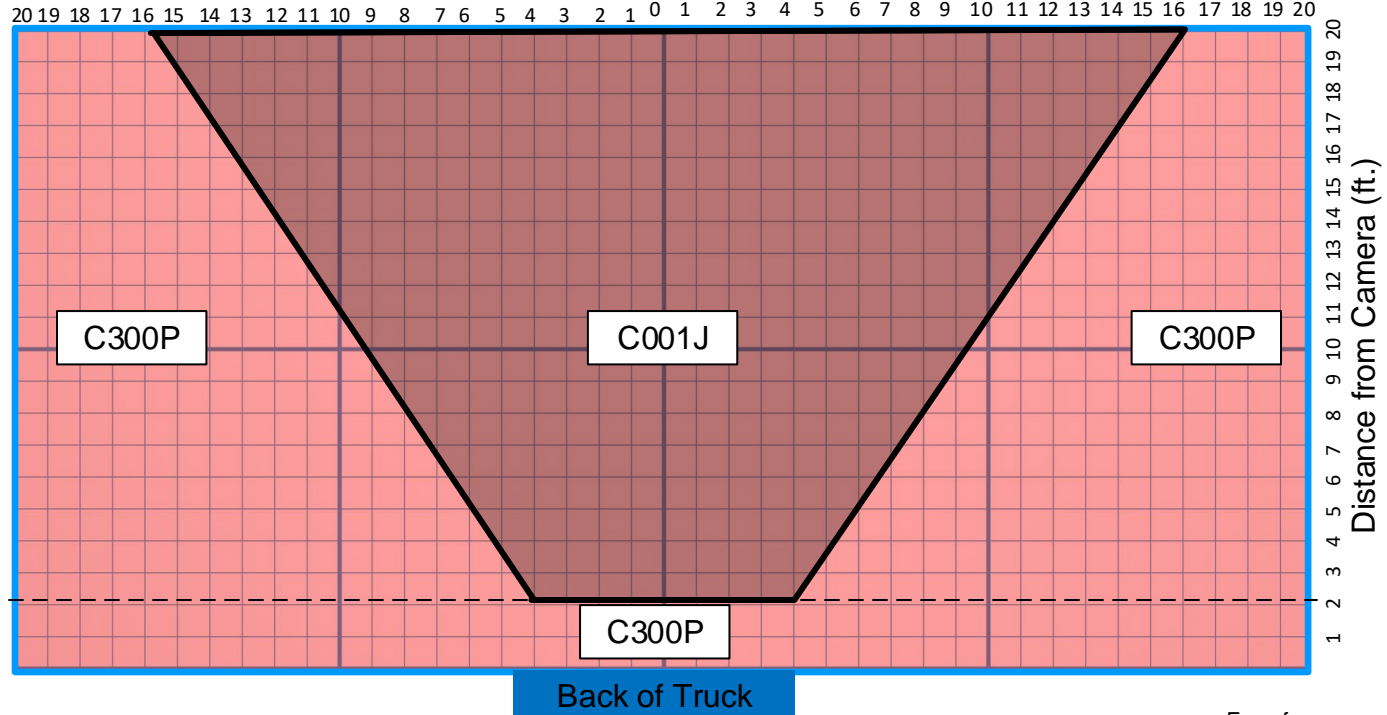

www.VerityRVS.com
574-807-6004

Key

- = 1 sq. ft.
- = C300P
- = C001J

C300P vs C001J Camera Horizontal Field of View at a Height of 32"

C300P

C001J

Width of Camera field of View (ft.)

Monitor images shown are unedited snapshots of monitor screens. Images are much better in real life.

Note: The C001J camera field of view starts at 2' from the back of the truck.