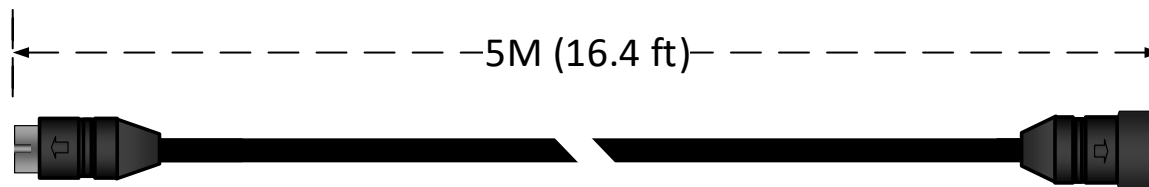

VERITY

REAR VISION SYSTEMS

JUST VIEW IT!

5M M/FM 13-Pin Extension Cable  
Part Number: CB007

Extension Cable Between the Monitor and Monitor Harness

CB007

This cable allows for connections to be made by back wall of the cab and not under dash or in overhead compartments.

574-808-4411  
www.verityrvs.com  
All rights reserved.

**NOTICE**  
Diagram is for reference purpose only  
Subject to change without notice. Not to Scale

Drawing by:  
QM  
2/2017

**Wiring layout for  
5 Meter M/FM 13-Pin  
Extension Cable**