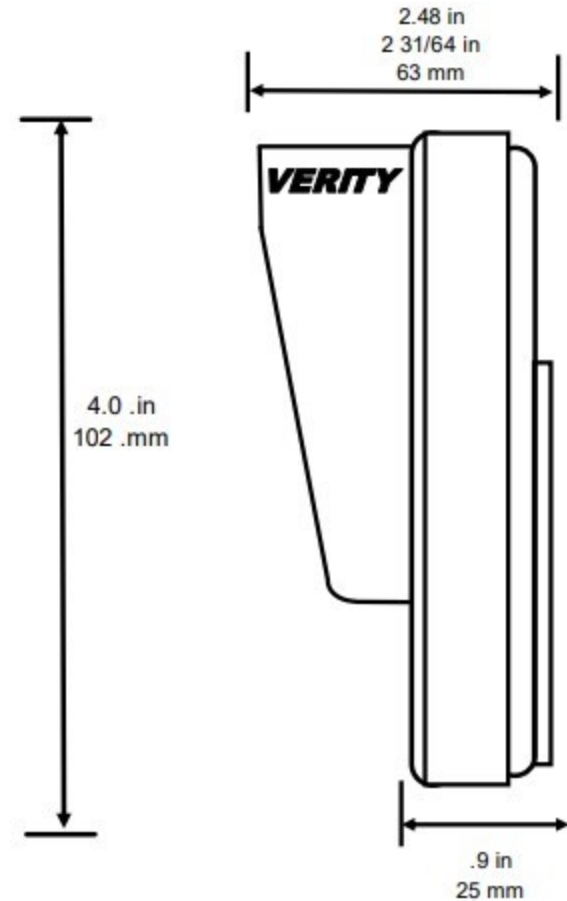

Dimensions
Part Number: SM05S
SUPER DUTY SYSTEM

Description: 5" "S" Series Verity Rear Vision:
Monitor Dimensions

SM05S - 5" Monitor
Measurements with sunshield on

574-807-6004
www.verityrvs.com
All rights reserved.

NOTICE
Diagram is for reference purpose only
Subject to change without notice. Not to Scale

Drawing by:
Bill V.
9/2018

Dimensions
Part Number: SM05S
Super Duty System