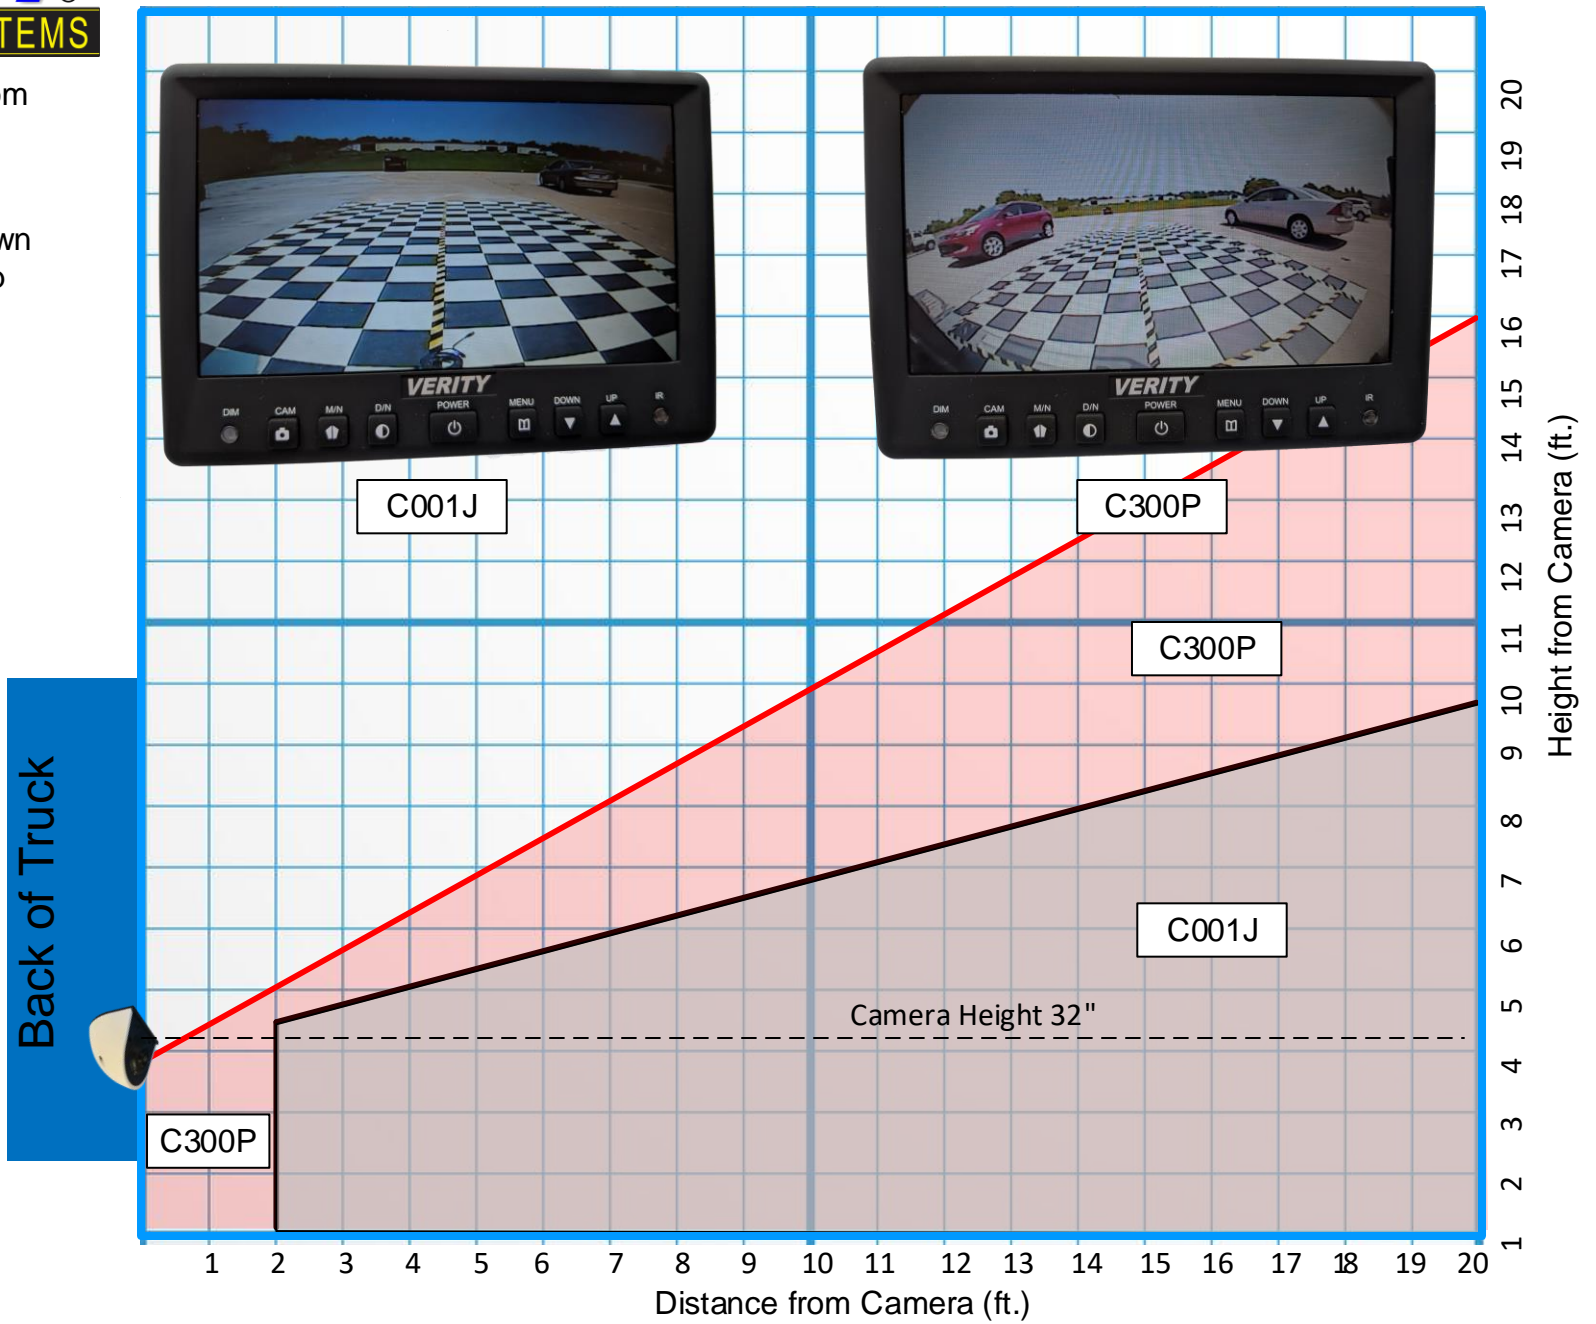

www.VerityRVS.com  
574-807-6004

Monitor images shown are unedited snap shots of monitor screens. Images are much better in real life.

Key

- = 1 sq. ft.
- = C300P
- = C001J

**Note:** The C001J camera field of view starts at 2' from the back of the truck.

### C001J vs C300P Camera Vertical Field of View a Height of 32"

For reference purpose only